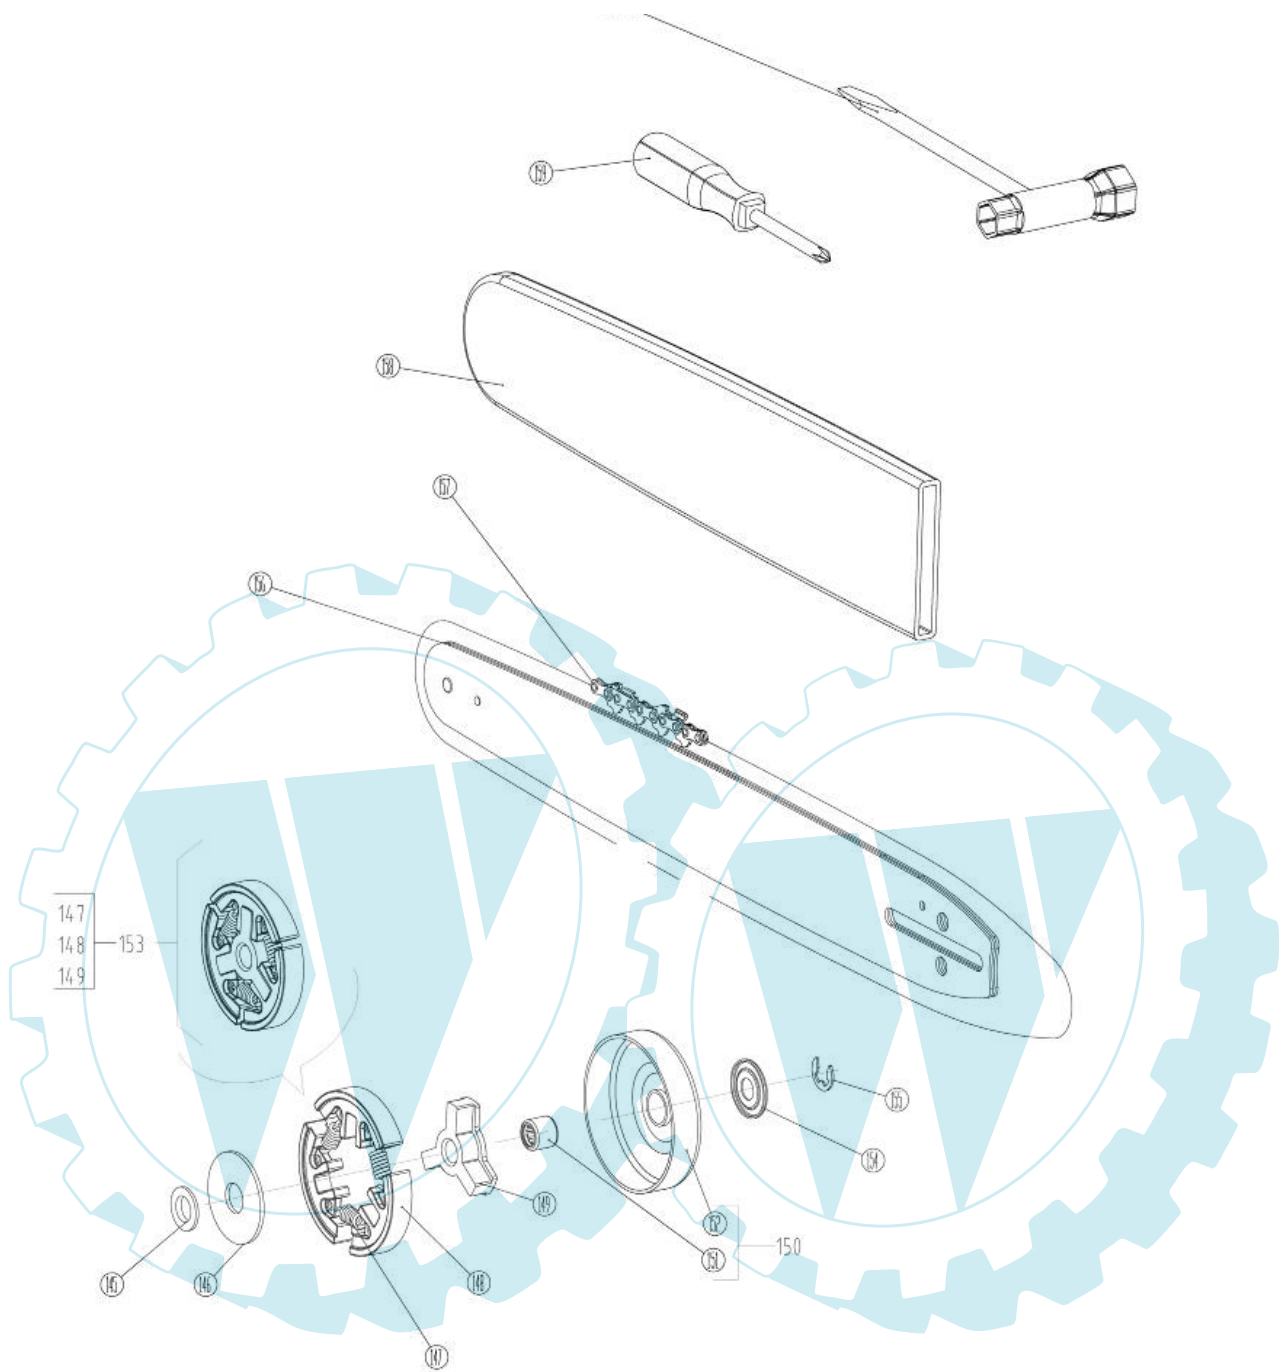

PowerG[®] EXPLOSIVE DRAWING

Petrol chainsaw----PCS46B

File:

Version: 1.0

Model: PCS46B

Apply to:

00903BB

20100609