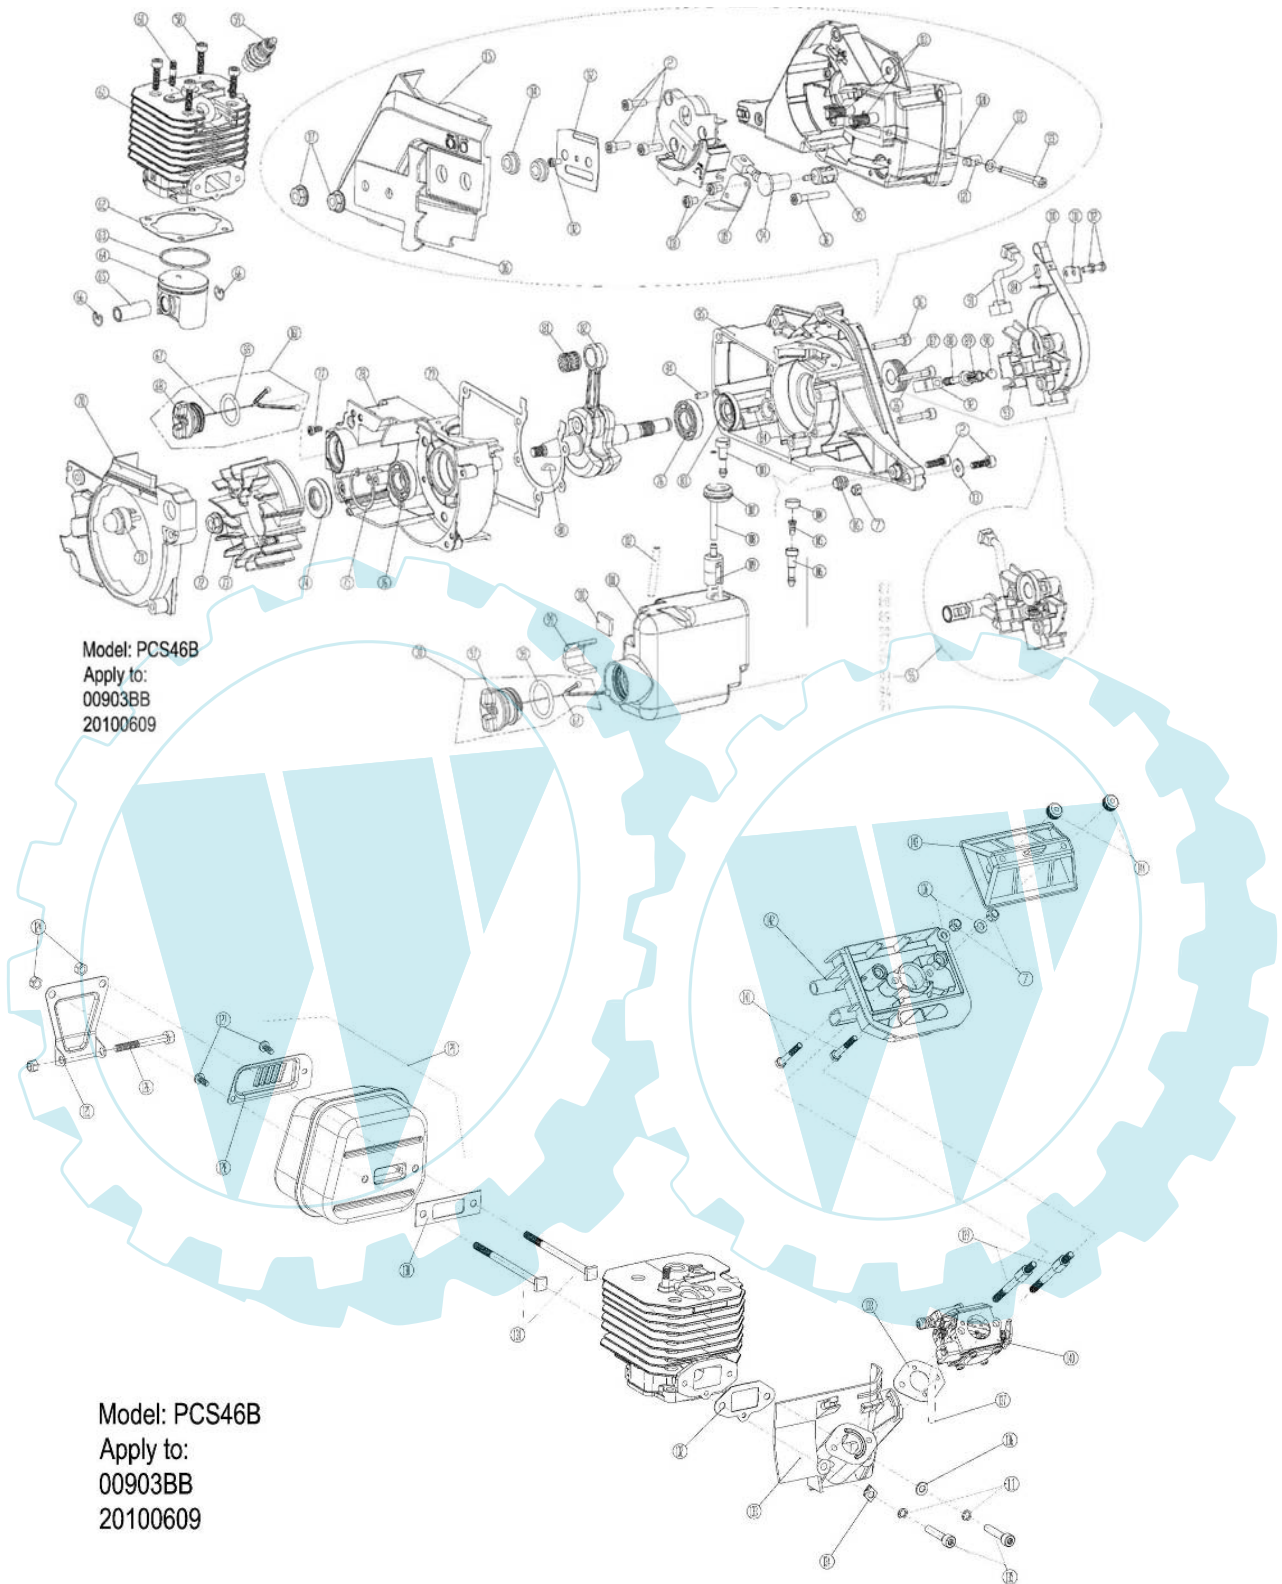

PowerG[®] EXPLOSIVE DRAWING

Petrol chainsaw----PCS46B

File:

Version: 1.0

Model: PCS46B

Apply to:

00903BB

20100609