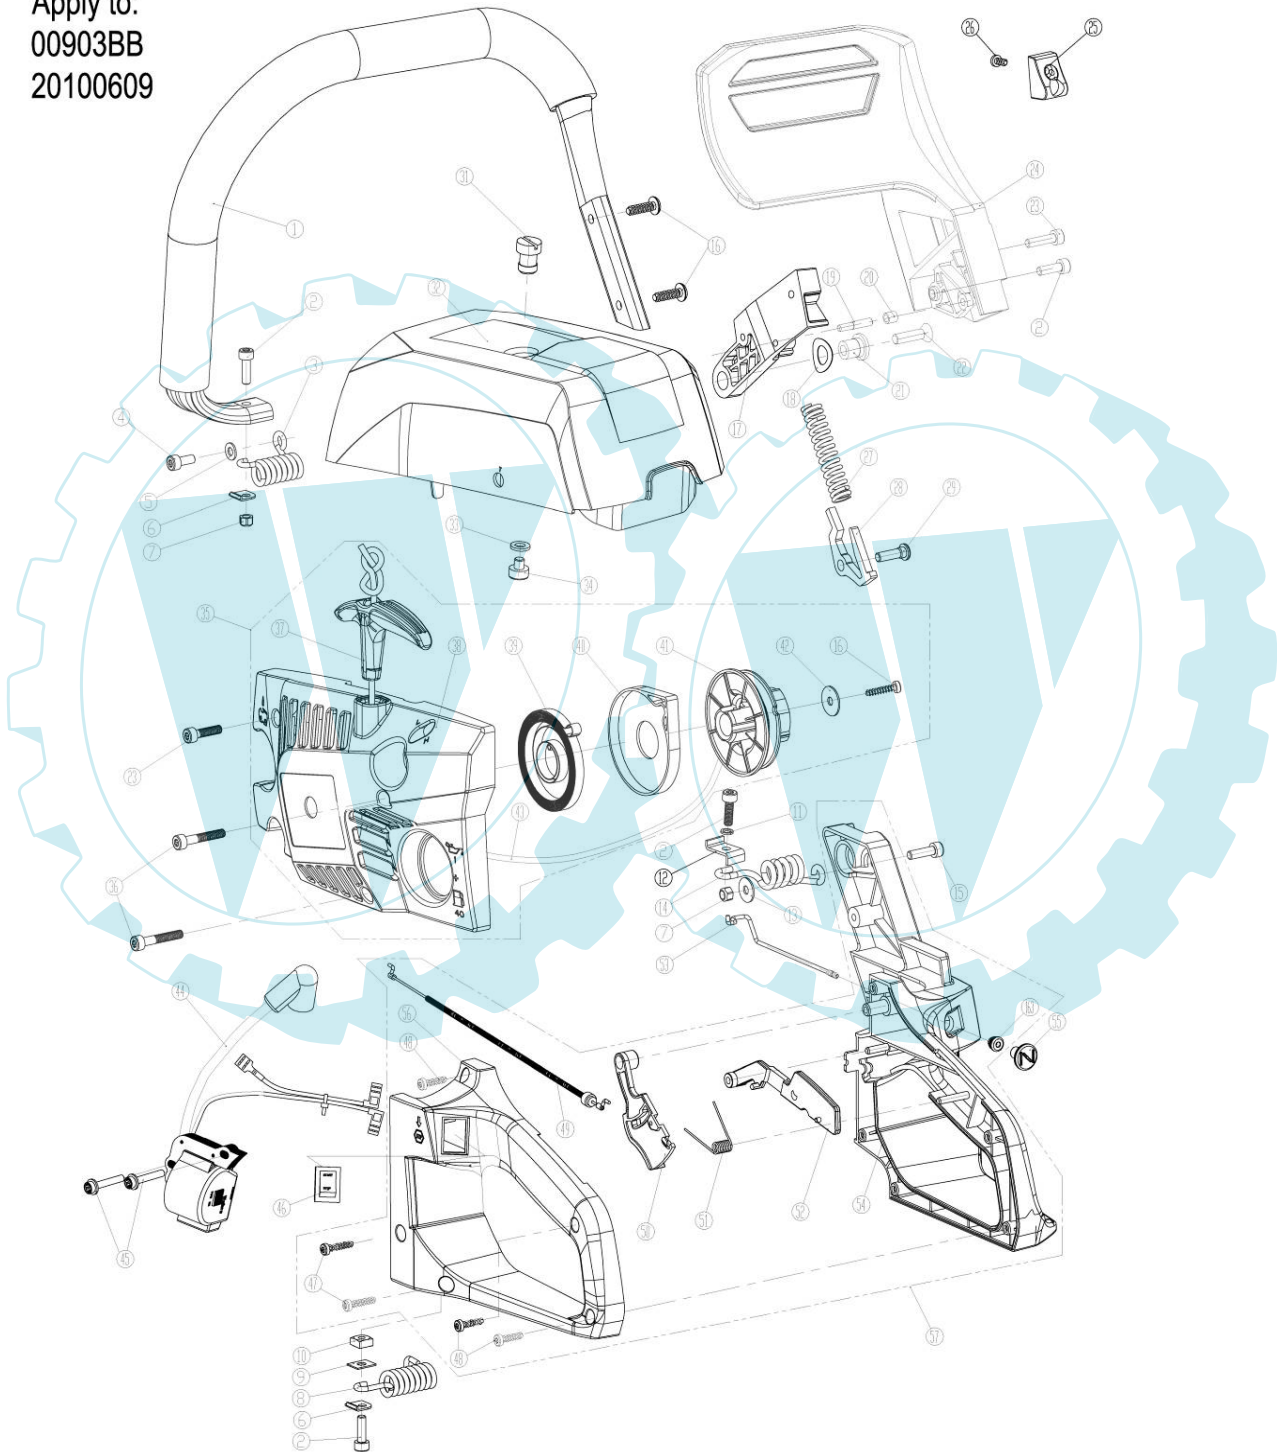

PowerG[®] EXPLOSIVE DRAWING

Petrol chainsaw----PCS46B

File:

Version: 1.0

Model: PCS46B

Apply to:

00903BB

20100609